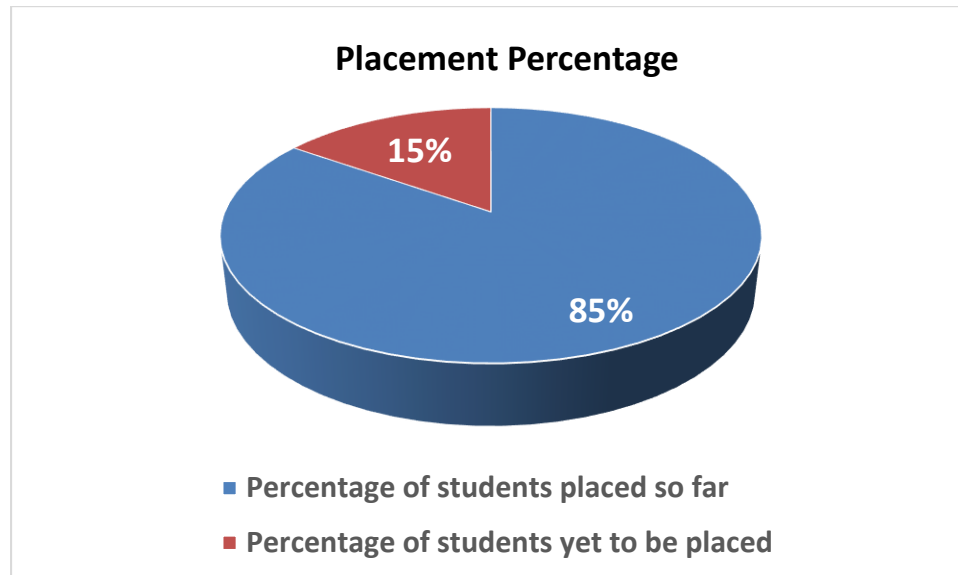

PLACEMENT STATUS 2017-21 BATCH

Total Eligible Students	157
Total Students Placed	133*
Single Offers	98
Dual Offers	32
Triple Offers	4
Five Offers	1

*Placement is in progress

COMPANYWISE COUNT

S.No	COMPANY NAME	PLACED COUNT
1	Cognizant (CTS) / GenC Next	19
2	TCS / TCS Digital	25
3	Wipro	19
4	Infosys	7
5	Accenture	24
6	Codingmart	1
7	Coda Global (Presidio)	1
8	Ford	2
9	SIFY	2
10	Johnsons Control India (JCI)	1
11	LTI	3
12	HCL	7
13	Kaar Technology	1
14	Triemp	3
15	Bright Star	2
16	Mindtree	1
17	Capgemini	2
18	Aspire Systems	1
19	Nokia	1
20	KPIT	1
21	Temenos	3
22	IVL Alpha	1
23	Practice Vantage	1
24	L&TTS	2
25	EY	1
26	TechMahindra	1
27	Mindtree	1
Total Placed		133*